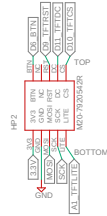

USB

DISPLAY/BUTTON CONNECTOR

POT

BUZZER

FLASHING

ALTIMETER

REGULATED POWER

PROCESSOR

ESC CONNECTOR

HAPTIC DRIVER

FLASH