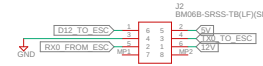

ESC CONNECTOR