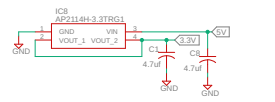

USB

DISPLAY/BUTTON CONNECTOR

POT

BUZZER

FLASHING

ALTIMETER

REGULATED POWER

PROCESSOR