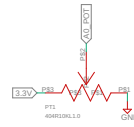

USB

DISPLAY/BUTTON CONNECTOR

POT

BUZZER

FLASHING

ALTIMETER

REGULATED POWER

PROCESSOR