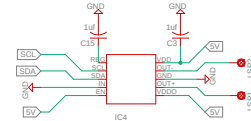

USB

DISPLAY/BUTTON CONNECTOR

POT

BUZZER

FLASHING

ALTIMETER

REGULATED POWER

PROCESSOR

ESC CONNECTOR

HAPTIC DRIVER

FLASH