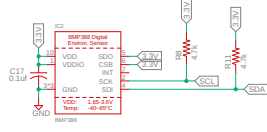

USB

DISPLAY/BUTTON CONNECTOR

POT

BUZZER

FLASHING

ALTIMETER

REGULATED POWER

PROCESSOR

ESC CONNECTOR

HAPTIC DRIVER

FLASH