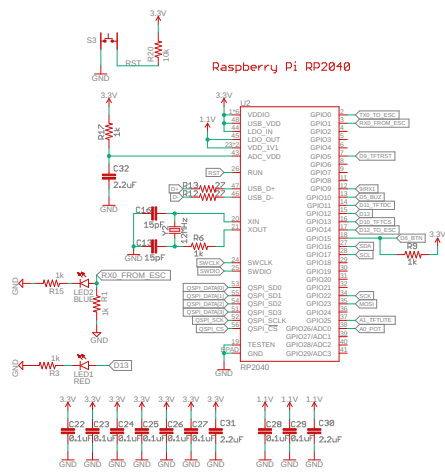

USB

DISPLAY/BUTTON CONNECTOR

POT

BUZZER

FLASHING

ALTIMETER

REGULATED POWER

PROCESSOR

ESC CONNECTOR

HAPTIC DRIVER

FLASH