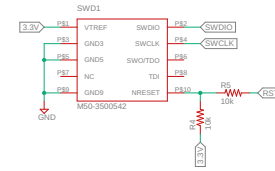

USB

DISPLAY/BUTTON CONNECTOR

POT

BUZZER

FLASHING

ALTIMETER

REGULATED POWER

PROCESSOR

ESC CONNECTOR

HAPTIC DRIVER

FLASH